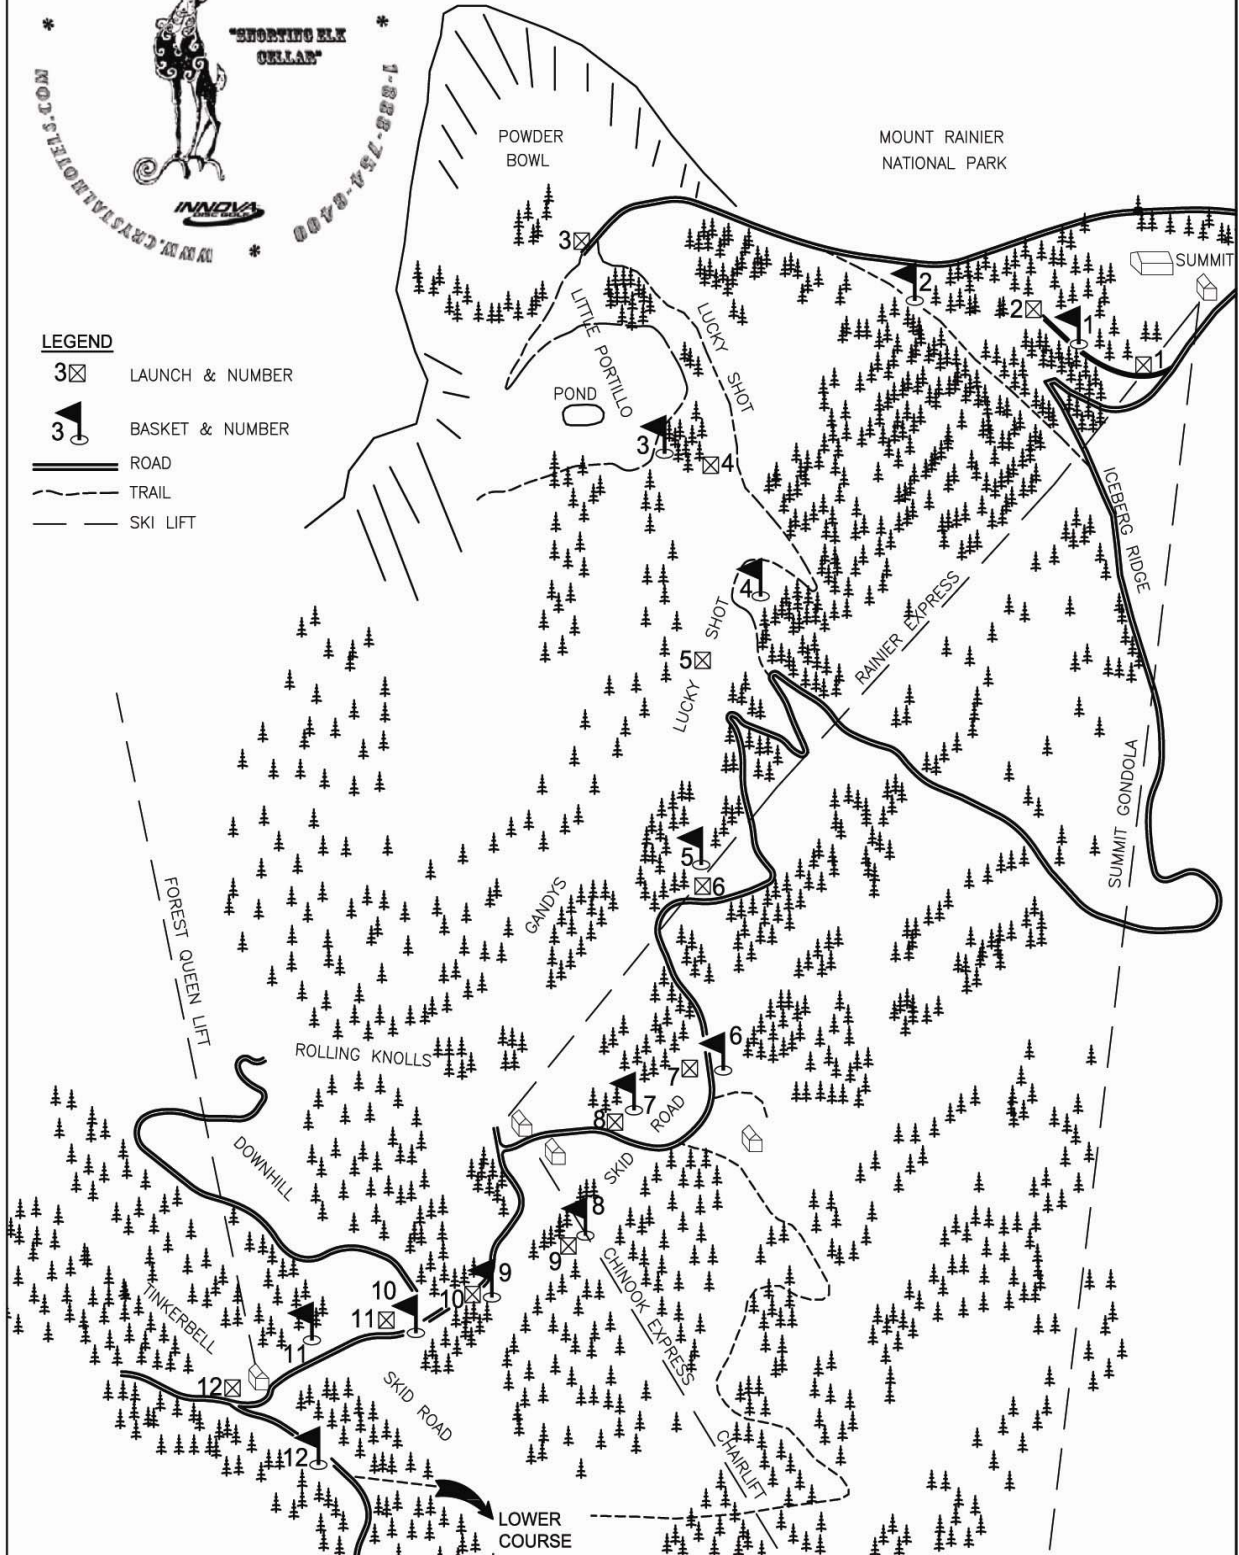

CRYSTAL MOUNTAIN DISC GOLF

# SUMMIT COURSE

MOUNT RAINIER NATIONAL PARK

## LEGEND

-  LAUNCH & NUMBER
-  BASKET & NUMBER
-  ROAD
-  TRAIL
-  SKI LIFT

# LOWER COURSE